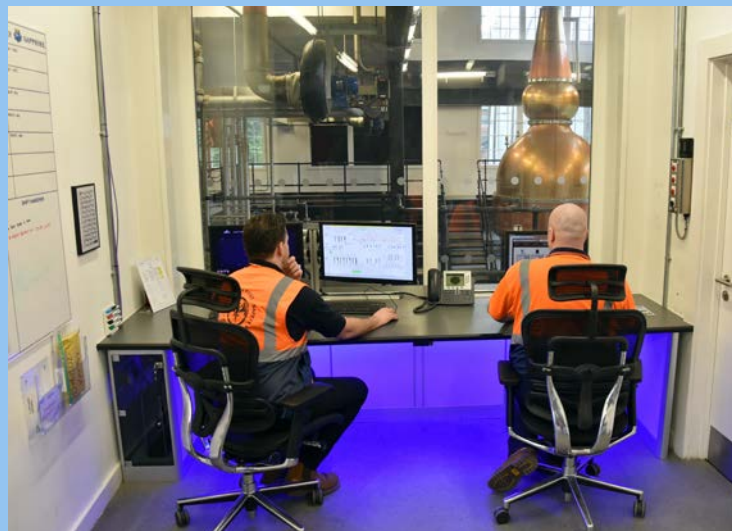

Distilling some first class furniture at Bombay Sapphire

Thinking Space have recently completed a project by distilling some first class furniture at Bombay Sapphire.

After visiting the Thinking Space website, Bombay Sapphire, the only manufacturers of the gin brand owned by Bacardi, tasked them with upgrading their control room, based at Laverstoke Mill in Hampshire. The furniture in the existing process control room, which overlooks the distillery plant, was office furniture and not making the best use of space.