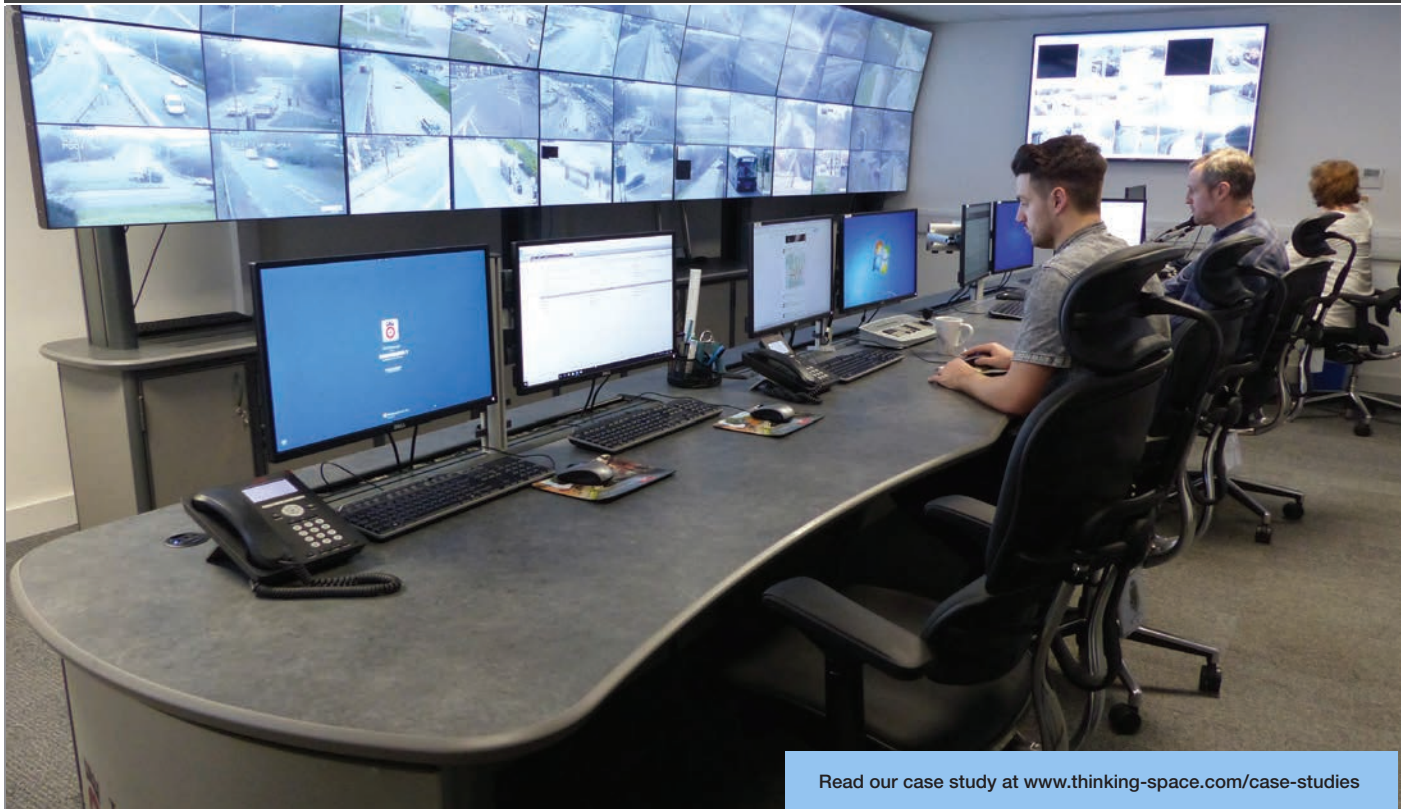

improving working environments

[Read our case study at www.thinking-space.com/case-studies](http://www.thinking-space.com/case-studies)

New traffic control room furniture for Hampshire County Council

New traffic control room furniture at Hampshire County Council has recently been installed by Thinking Space Systems. The previous traffic engineering office and control room were relocated to The Castle premises in Winchester town centre last November.

With the relocation project being planned over several years, Thinking Space were tasked with designing and manufacturing a four operator position console with a scalloped worktop to create individual workspaces. The focus of the room is an Evolution media wall in a 2 by 6 screen configuration, showing CCTV information, with handy storage beneath. Monitor mounts, 24/7 chairs and storage are also provided.

Hampshire County Council are long-standing clients of Thinking Space. With a relationship spanning the length of the company's history, it is timely that the

relocation and new furniture provision has occurred as the company celebrate their 15th anniversary. With the original consoles being provided in 2001 by then local manufacturing company Alusett, Thinking Space took on the responsibility of maintaining the consoles. Over the course of the last 15 years, Thinking Space have maintained the control room, with the last modifications occurring around six years ago, when the control room moved from CRT's to flat screen monitors.

With this relocation, a chance to upgrade the surroundings and create an aesthetically pleasing environment was key, as Andrew Webber, Principle Engineer at Hampshire County Highways explains. "The furniture is a big change from the previous furniture having been over 18 years old, and effects it has had on staff and our operations have been noticed. The new furniture is modern, easy to maintain and has created a clean environment for staff that they can feel proud of. From initial consultation to installation, the process was smooth. Thinking Space staff were professional and worked efficiently to ensure the furniture was ready before the final move".

See us at...

News...

IFSEC
INTERNATIONAL 19-21 JUNE 2018
EXCEL LONDON UK